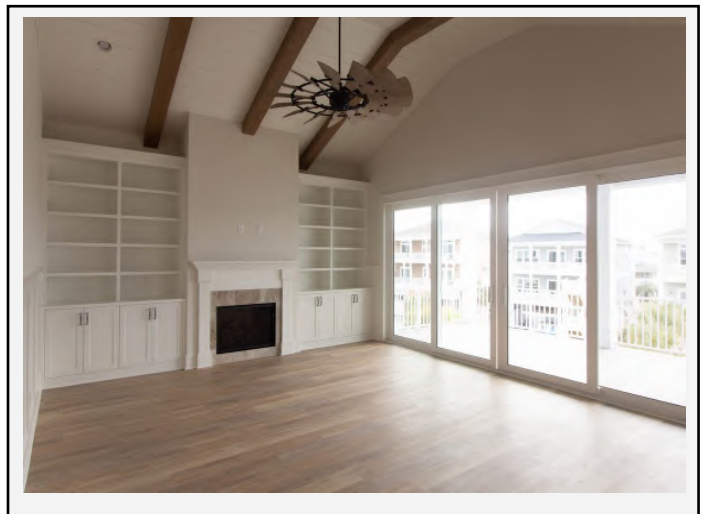

CAROLINA BLUEWATER CONSTRUCTION

BUILDING TOMORROW WITH AFFORDABLE QUALITY HOMES

910-575-7100

6934-9 BEACH DR SW, OCEAN ISLE BEACH, NC 28469

BEACH HOME 247

3,457 SQ FT | 4 BEDROOMS | 4 BATHS—1 HALF BATH | 1,204 SQ FT DECKS