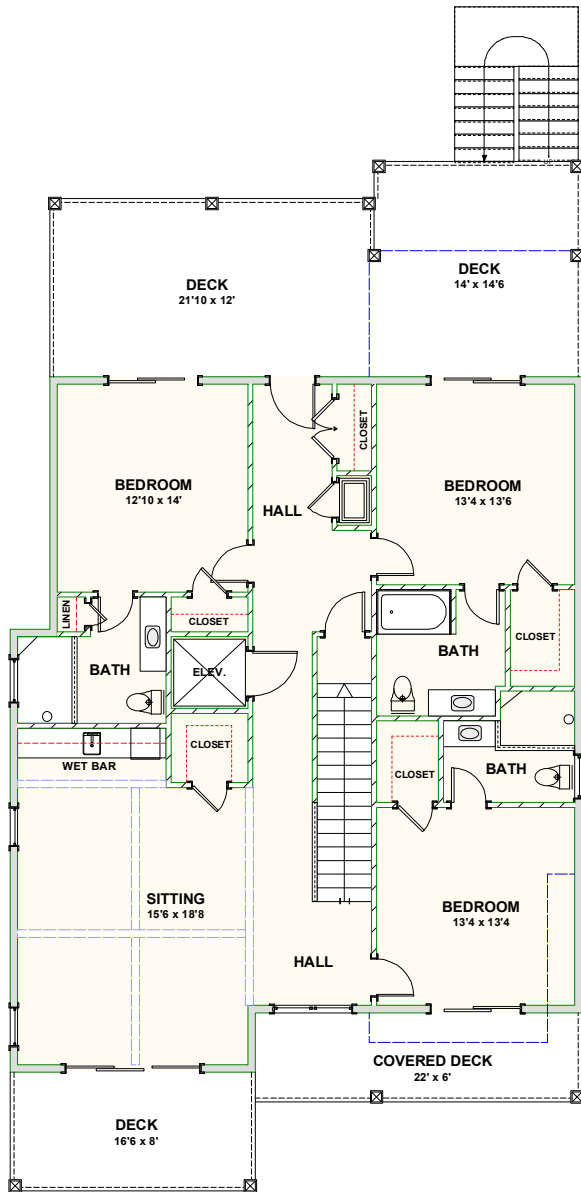

CAROLINA BLUEWATER CONSTRUCTION

BUILDING TOMORROW WITH AFFORDABLE QUALITY HOMES

910-575-7100

6934-9 BEACH DR SW, OCEAN ISLE BEACH, NC 28469

BEACH HOME 247

3,457 SQ FT | 4 BEDROOMS | 4 BATHS—1 HALF BATH | 1,204 SQ FT DECKS

WWW.CAROLINABLUEWATERCONSTRUCTION.COM

BEACH HOME 247

3,457 SQ FT | 4 BEDROOMS | 4 BATHS—1 HALF BATH | 1,204 SQ FT DECKS

38'6 x 69'4

1ST FLOOR - FLOOR PLAN

2ND FLOOR - FLOOR PLAN

CAROLINA
BLUEWATER
CONSTRUCTION