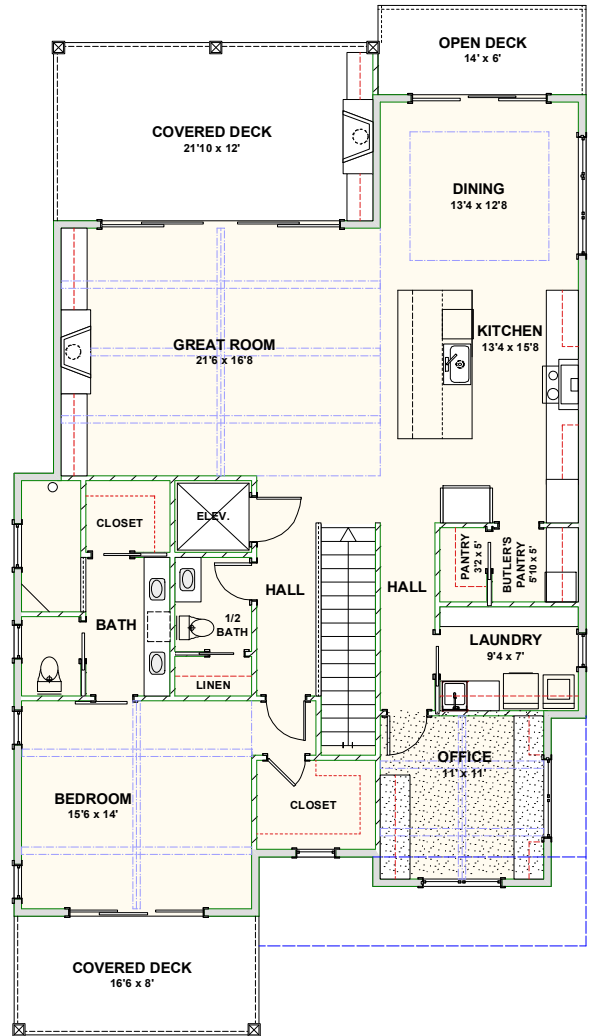

CAROLINA BLUEWATER CONSTRUCTION

BUILDING TOMORROW WITH AFFORDABLE QUALITY HOMES

910-575-7100

6934-9 BEACH DR SW, OCEAN ISLE BEACH, NC 28469

BEACH HOME 247

3,457 SQ FT | 4 BEDROOMS | 4 BATHS—1 HALF BATH | 1,204 SQ FT DECKS

WWW.CAROLINABLUEWATERCONSTRUCTION.COM

BEACH HOME 247

3,457 SQ FT | 4 BEDROOMS | 4 BATHS—1 HALF BATH | 1,204 SQ FT DECKS

38'6 x 69'4

1ST FLOOR - FLOOR PLAN

2ND FLOOR - FLOOR PLAN

CAROLINA
BLUEWATER
CONSTRUCTION